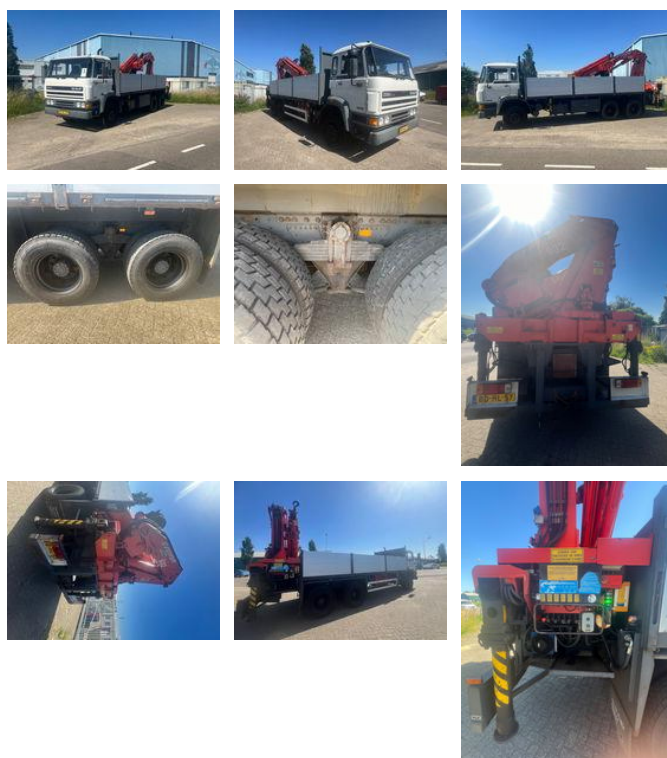

DAF 2300 Turbo bakwagen 6x4 met 932 Ferrari kraan remote control 4x gestempeld km 101.000

General features

Brand	DAF
Model	2300
Subcategory	Crane truck
Licence plate	Bdhl57
Odometer reading	101.000km
Construction year	1995
Date of first registration	21-12-1995
Condition	Used
Fuel	Diesel
Emission class	Euro 2

Characteristics

Empty weight	15.750kg
Load capacity	9.350kg
Max. weight	25.100kg

DAF 2300 Turbo bakwagen 6x4 met 932 Ferrari kraan remote control 4x gestempeld km 101.000

Technical specifications

Number of axes	3
Axis configuration	6x4
assets	168kw