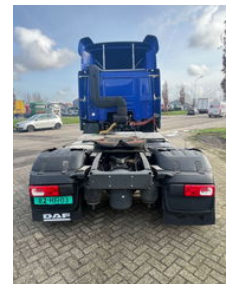

# DAF CF 400 automaat 4x2 euro 6 2014

## General features

Brand	DAF
Model	CF 400
Subcategory	Cab over engine
Licence plate	33bdt6
Odometer reading	877.000km
Construction year	2014
Date of first registration	30-04-2014
Condition	Used
General condition	Very good
Fuel	Diesel
Emission class	Euro 6

# Characteristics

Empty weight	7.195kg
Load capacity	13.305kg
Max. weight	20.500kg
Length	592cm
Width	255cm
Cylinder contents	10.837cc