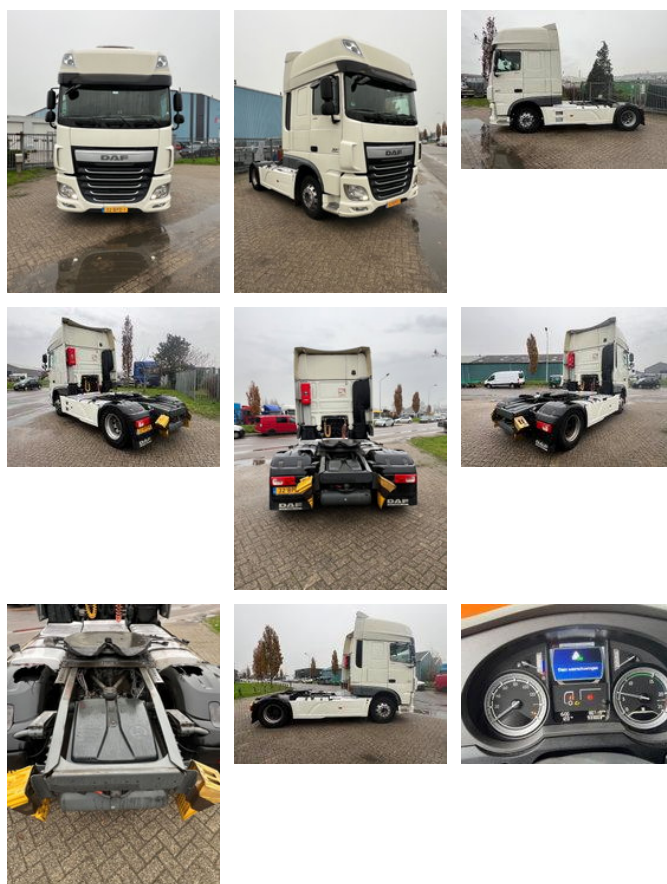

# DAF XF 106.460 Automaat 4x2 euro 6 2 tank km 933.000 bouwjaar 2016 NL truck

## General characteristics

Brand	DAF
Model	XF 106.460
Subcategory	Cab over engine
License plate	32-BPD-1
Meter reading	933.000km
Year of construction	2016
Date of first registration	20-05-2016
Condition	Used
Fuel	Diesel
Emission class	Euro 6

# Properties

Single weight	8.372kg
Load capacity	12.128kg
GVW	20.500kg
Length	617cm
Width	255cm
Cylinder capacity	12.902cc